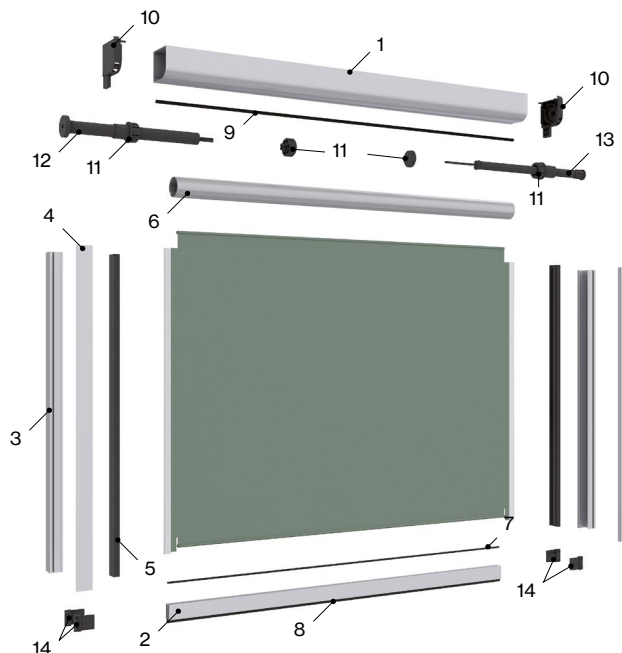

Sistema a motor

Components • System with chain

Nº	Code	Description
1	100153	Box profile 65
2	100150	Terminal 33.5x18
3	100152	Clipable Premium lower guide
4	100151	Clipable Premium upper guide
5	024179	Rack and pinion guide profile 26x13.5
6	030501	Axle 45
7	100160	Steel plate 20x4 mm
8	041068	Brush Ref.: 69-1000
9	026005	Brush Ref.: 38-550
10	100157	Box end cap set 65
11	100158	Premium anti-wind mechanism kit 65
12	030405	Chain system axle 25
13	030509	65 mosquito screen spring right 25 axle
14	100114	Terminal cap set 33.5x18
15	034024	4.5X6 PVC Chain (Saxun)
16	030425	Slim L Tensioner

Components • System with motor

Nº	Code	Description
1	100153	Box profile 65
2	100150	Terminal 33.5x18
3	100152	Clipable Premium lower guide
4	100151	Clipable Premium upper guide
5	024179	Rack and pinion guide profile 26x13.5
6	030501	Axle 45
7	100160	Steel plate 20x4 mm
8	041068	Brush Ref.: 69-1000
9	026005	Brush Ref.: 38-550
10	100157	Box end cap set 65
11	100159	Premium 65 antiwind motor kit
12	502599	Motor Roll Up Wireless RTS
13	030509	65 mosquito screen spring right 25 axle
14	100114	Terminal cap set 33.5x18

Wind resistance EN 13561:2004+A1:2008

Height	Width			
	1,00	1,25	1,50	2,00
1,00	5	5	5	5
1,25	5	5	5	5
1,50	5	5	5	5

Class 5 ≈ 76 Km/h