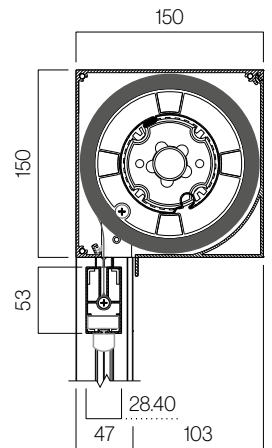

-  Window
-  Balcony
-  Terrace
-  Wrought

Joint section

Wind Screen
Grazia 65

Wind Screen
Dante 85

Wind Screen
Dante&Grazia 105

Wind Screen
Dante&Grazia 125

Wind Screen
Dante 150

Measurements in mm.