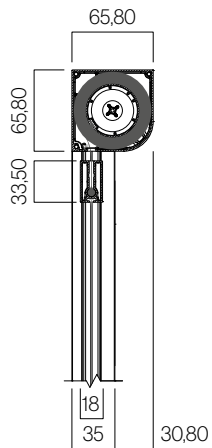

Section ensemble

Wind Screen
Grazia 65