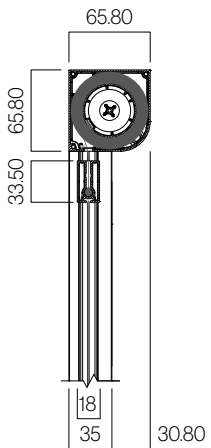

Joint section

Wind Screen
Grazia 65