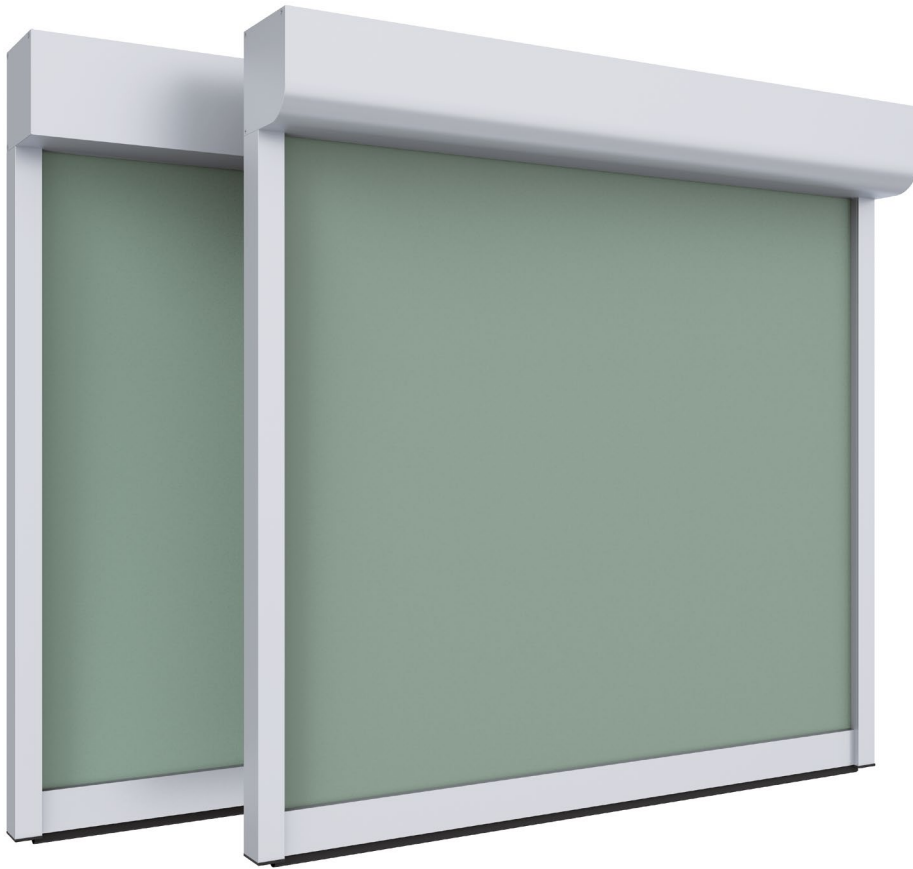

Technical characteristics

Wind Screen