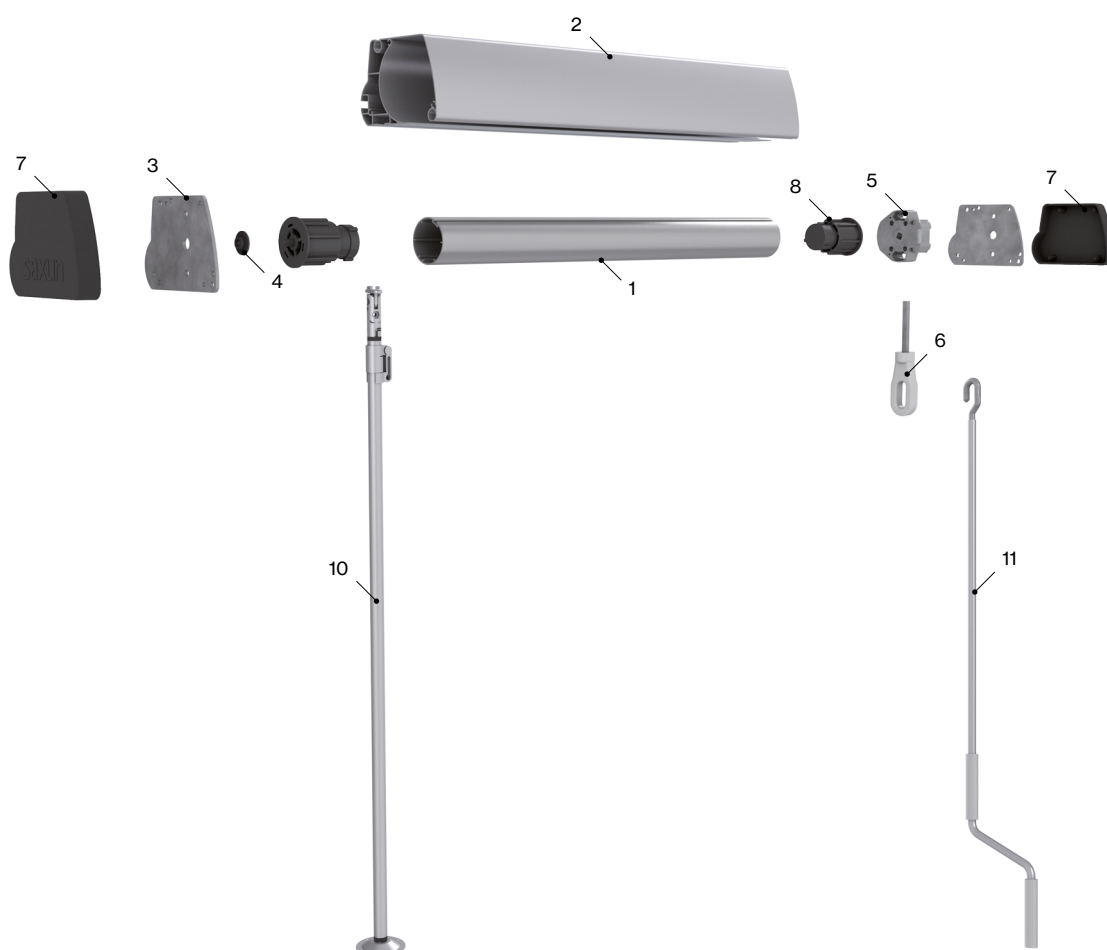

Components

Nº	Code	Description	Nº	Code	Description
1	030501	Axle ø45	7	024200	Set of load profile Box covers
2	024168	Load profile Box	8	030561	Axle cup square bolt crank axle ø45
3	024165	Load profile Box end cap	9	030403	Axle cup axle ø45
4	051033	Plastic cap with flange 6,3 mm	10	024083	Extensible support for front profile
5	030176	Crank - axle 50/60 17 kg (Saxun)	11	022819	Lacquered crank handle with a zinced hook
6	024211	Rod with eyebolt C6x50