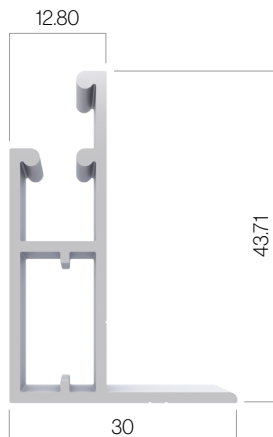

## Profiles

P-125x125 mm Column

125x125 mm Guide beam

P-150x125 mm Beam

Measurements in mm.

## Side cover • Profiles

---

Cover profile

P-150x125 mm Beam

P-150x125 mm Beam + Support plate

Measurements in mm.

---