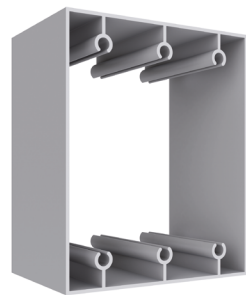

## Profiles

P-125x125 mm Column

125x125 mm Guide beam

P-150x125 mm Beam

Measurements in mm.