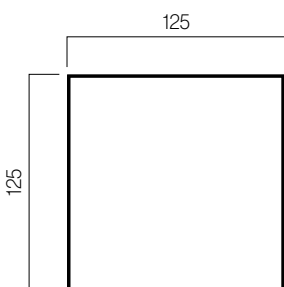

## Perfiles

Columna P-125x125 mm

Viga guía 125x125 mm

Viga guía P-150x125 mm

Medidas en mm.

## Profiles

P-125x125 mm Column

125x125 mm Guide beam

P-150x125 mm Beam

Measurements in mm.

## Side cover • Profiles

---

Cover profile

P-150x125 mm Beam

P-150x125 mm Beam + Support plate

Measurements in mm.

---