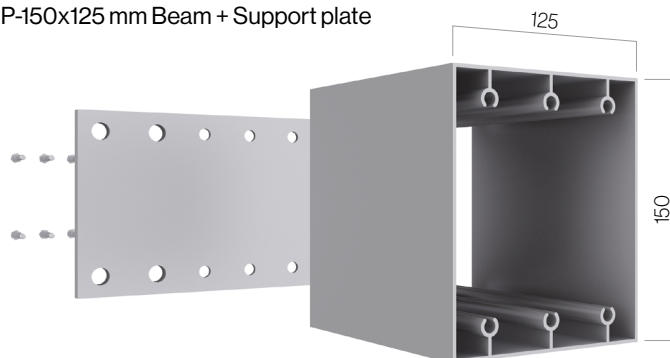

## Side cover • Profiles

---

Cover profile

P-150x125 mm Beam

P-150x125 mm Beam + Support plate

Measurements in mm.

---