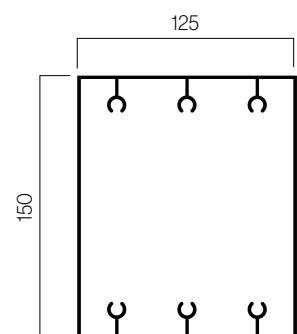

## Profiles

P-125x125 mm Column

125x125 mm Guide beam

P-150x125 mm Beam

Measurements in mm.

## Side cover • Profiles

---

Cover profile

P-150x125 mm Beam

P-150x125 mm Beam + Support plate

Measurements in mm.

---