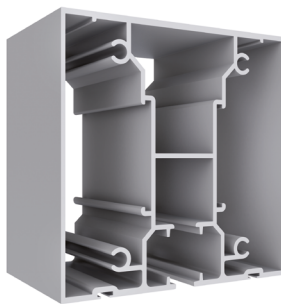

## Profiles

P-125x125 mm Column

125x125 mm Guide beam

P-150x125 mm Beam

Measurements in mm.