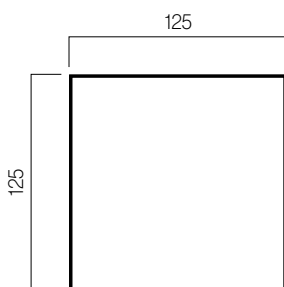

## Perfiles

Columna P-125x125 mm

Viga guía 125x125 mm

Viga guía P-150x125 mm

Medidas en mm.

## Profiles

P-125x125 mm Column

125x125 mm Guide beam

P-150x125 mm Beam

Measurements in mm.

## Side cover • Profiles

---

Cover profile

P-150x125 mm Beam

P-150x125 mm Beam + Support plate

Measurements in mm.

---