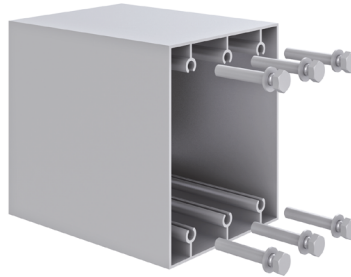

## Side cover • Profiles

---

Cover profile

P-150x125 mm Beam

P-150x125 mm Beam + Support plate

Measurements in mm.

---