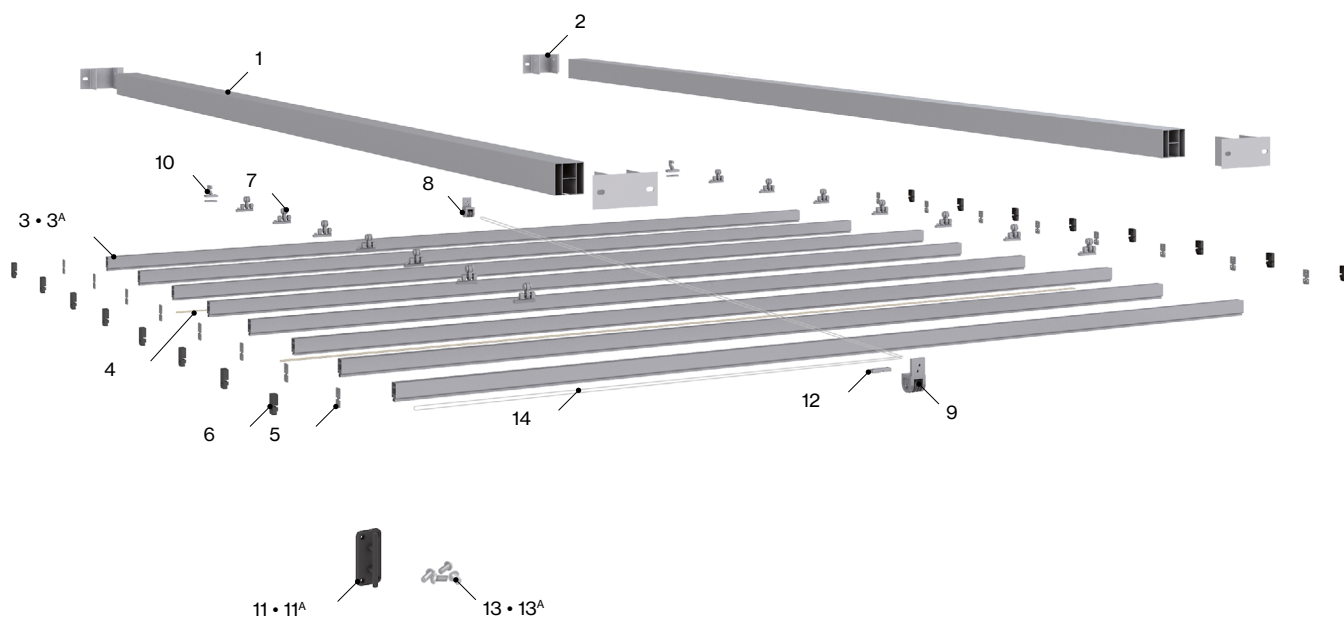

Wall to wall Aneas 80x80

Patio cover without crossbar Aneas 80x80

Patio cover with crossbar Aneas 80x80

Mobilisation

-  Motorized
-  Automated
-  Manual

Installation possibilities

-  Terrace
-  Wrought

Profiles

Guide profile

Floor

Structural profile

Wall

Measurements in mm.

Technical characteristics

024750 Wall to wall Aneas 80x80

Components

Nº	Code	Description	Nº	Code	Description
1	024647	Guide profile 80x80 mm	9	022593	Double pulley
2	024679	Guide bracket 80x80 with drills	10	022581	End hook kit
3	024624	Double pole cover profile Aneas	11	022129	Wall cleat for string plastic Aneas
3 ^A	024623	Double pole cover profile Aneas LED	11 ^A	022262	Wall cleat for string metallic Aneas
4	024608	Diffuser LED 14.3x3.5 PC Opal	12	022111	Flange with string
5	024638	Inside cover double pole cover Aneas	13	024691	Screw kit for bracket Aneas 80x80
6	024669	Outer cover double pole cover Aneas	13 ^A	024692	Screw kit for motor bracket Aneas 80x80
7	022379	Reinforced nylon flange pulley with bearings	14	022128	Rope for awning
8	022084	Simple pulley			