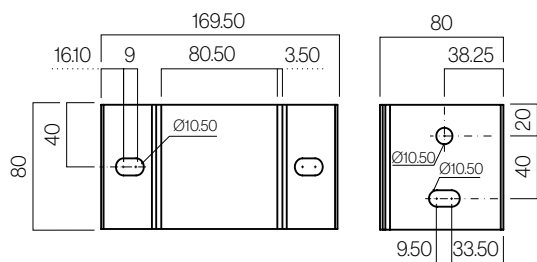

Guide profile

Floor

Structural profile

Wall

Measurements in mm.

Technical characteristics

024750 Wall to wall Aneas 80x80

Components