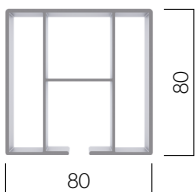

Wall to wall Aneas 80x80

Patio cover without crossbar Aneas 80x80

Patio cover with crossbar Aneas 80x80

Mobilisation

-  Motorized
-  Automated
-  Manual

Installation possibilities

-  Terrace
-  Wrought

Profiles

Guide profile

Floor

Structural profile

Wall

Measurements in mm.

Technical characteristics

024750 Wall to wall Aneas 80x80

Components