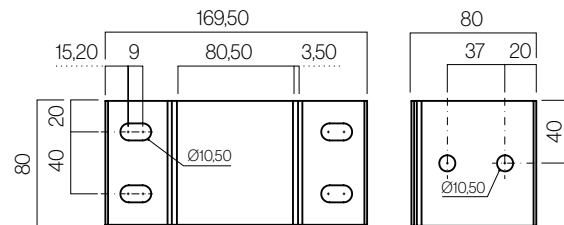

Wall to wall Aneas 80x80

Patio cover without crossbar Aneas 80x80

Patio cover with crossbar Aneas 80x80

Mobilisation

-  Motorized
-  Automated
-  Manual

Installation possibilities

-  Terrace
-  Wrought

Profiles

Guide profile

Floor

Structural profile

Wall

Measurements in mm.

Technical characteristics

024750 Wall to wall Aneas 80x80

Components