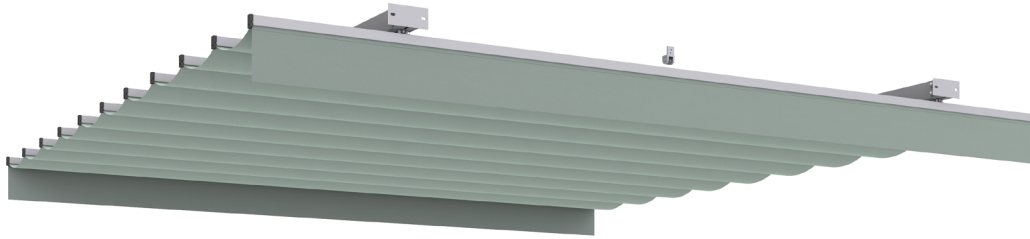

Wall to wall Aneas 80x80

Patio cover without crossbar Aneas 80x80

Patio cover with crossbar Aneas 80x80

Mobilisation

-  Motorized
-  Automated
-  Manual

Installation possibilities

-  Terrace
-  Wrought

Profiles