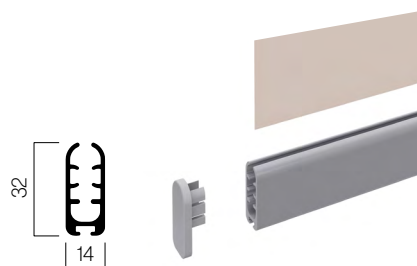

Technical characteristics

Montage • Side view

Profiles

Saxun Box 92 Cover

Guide 60x27

Counterweight flat end slat

Measurements in mm.

Manufacturing measurements • Motor